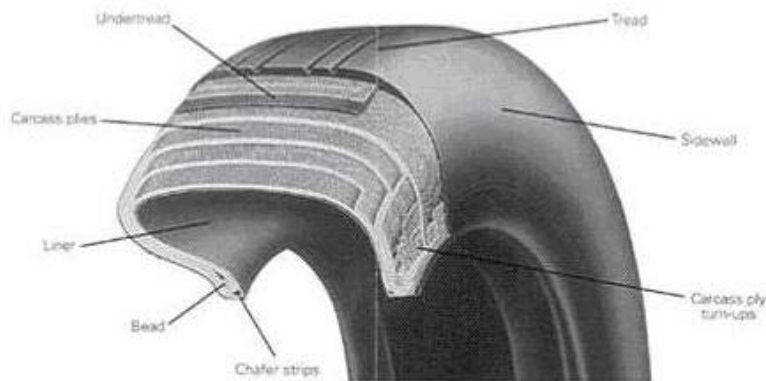

CONDOR[®] AIRCRAFT TIRES

Typical Condor[®] bias-ply tire construction.

With Condor[®] aircraft tires, you'll find reliability and outstanding value. That's because we keep prices down to earth with state-of-the-art technology engineered for affordability.

- Strong sidewalls for exceptional durability, even after frequent hard landings.

- Tough treads compounded for high abrasion resistance, low heat generation and extra long life.
- Smooth liners to help prevent tube chafing.
- Full FAA qualification based on thorough static and dynamic testing.
- Each production tire is subject to final inspection and a check for weight and balance.
- Limited warranty guarantees that each Condor[®] aircraft tire is free from any manufacturing defects.

© 2005 Trimcraft Aviation

TRIMCRAFT AVIATION, INC. • P.O. Box 488 • Genoa City, WI 53128
1-800-558-9405 FAX 262-279-3350

Tire specifications.

Size	Ply Rating	Rated Load (lbs.)	Inflation Pressure	Skid Depth	Avg. Wt. (lbs.)	Stock Number
5.00-5	4	800	31	.19	5.4	072-308-0
5.00-5	6	1285	50	.19	5.4	072-312-0
5.00-5	10	2150	88	.19	5.5	072-311-0
6.00-6	4	1150	29	.23	8.8	072-315-0
6.00-6	6	1750	42	.23	8.8	072-314-0
6.00-6	8	2350	55	.23	8.8	072-317-0
6.50-8	6	2300	51	.28	12.7	072-363-0
6.50-8	8	3150	75	.28	12.7	072-364-0
6.50-10	6	2770	60	.29	15.9	078-367-0
6.50-10	8	3750	80	.29	15.9	078-345-0
6.50-10	10	4750	100	.29	15.9	078-356-0
7.00-6	6	1900	38	.24	10.7	072-313-0
7.00-6	8	2550	54	.24	10.7	072-306-0
8.00-6	6	2050	35	.25	12.0	072-371-0
8.00-6	8	2800	48	.25	12.0	072-374-0
8.50-10	8	4400	55	.33	23.1	072-376-0
8.50-10	10	5500	70	.33	23.1	072-379-0
15x6.00-6	6	1950	68	.22	7.2	072-449-0